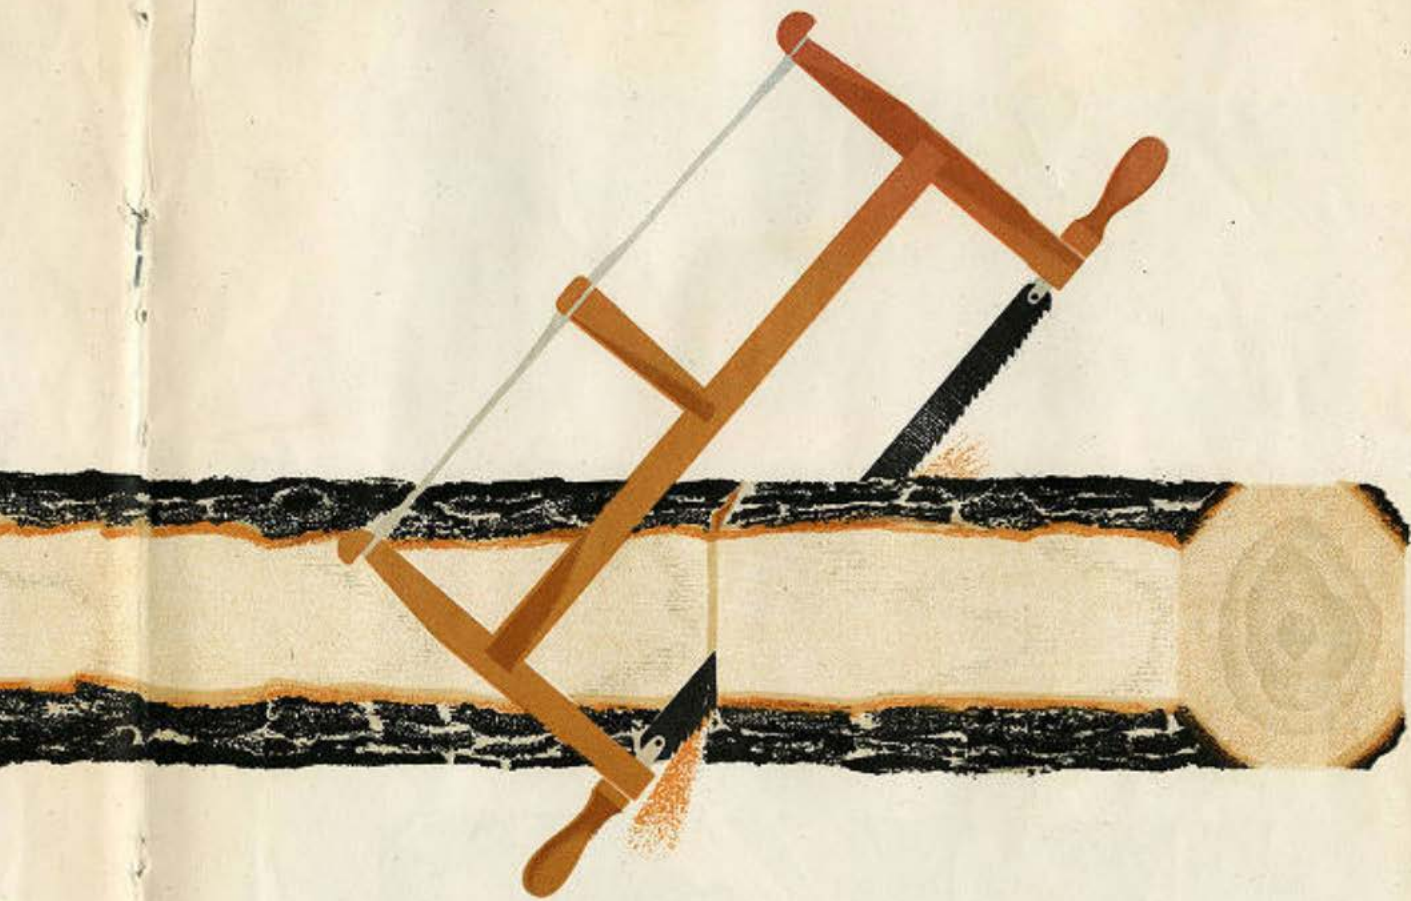

"Good!" said the old plane. "Cut some blanks for me."

The saw cut the large pieces of wood into small blanks for the old plane. The old plane sorted through the wood blanks saying, "I'll look for my grandson myself. The wood should not be too dry, no knots or other problems so he will be a good and useful plane."